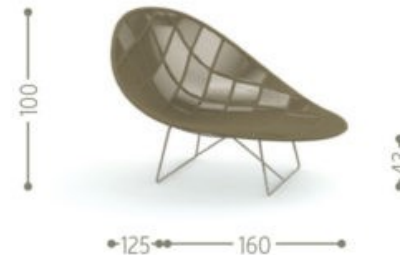

### **Panama Living Relax**

Round and wraparound, the structure of Living Relax Armchair of Panama Collection is realized to support and embrace the body. In aluminium and synthetic nautical ropes, the product is ideal for outdoor furniture, even thanks to the different available colours. Cushions (optionals), matching the different colours, make every moment even more relaxing. Functionality never renounces the armchair design, inspired by the soft shapes of nature.

- Brand:* **TALENTI**
- Item type:* Living Armchair
- Item code:* PANLIVREX-GR
- Designer:* Ludovica + Roberto Palomba
- Color:* Graphite
- Dimension:* 125 x 160 x 43/100 cm

Please click the link for more option and finishes: